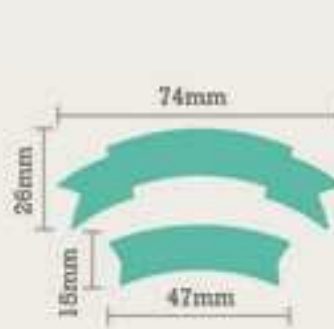

74mm

26mm

15mm

47mm

0918000405
PAD 405
perforador bandas
env. 1 und.