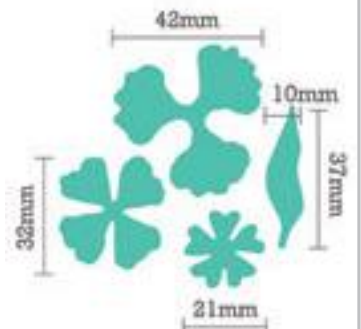

42mm

32mm

10mm

37mm

21mm

0918000406
PAD 406
perforador flor
env. 1 und.