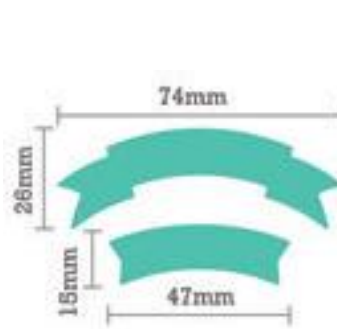

74mm

26mm

16mm

47mm

0918000405
PAD 405
perforador bandas
env. 1 und.