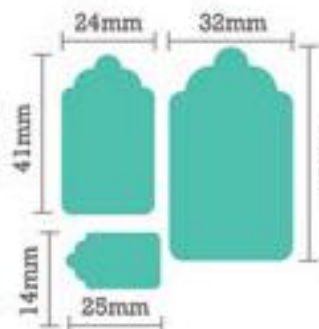

24mm

32mm

41mm

59mm

14mm

25mm

0918000404
PAD 404
perforador 3 etiquetas
env. 1 und.